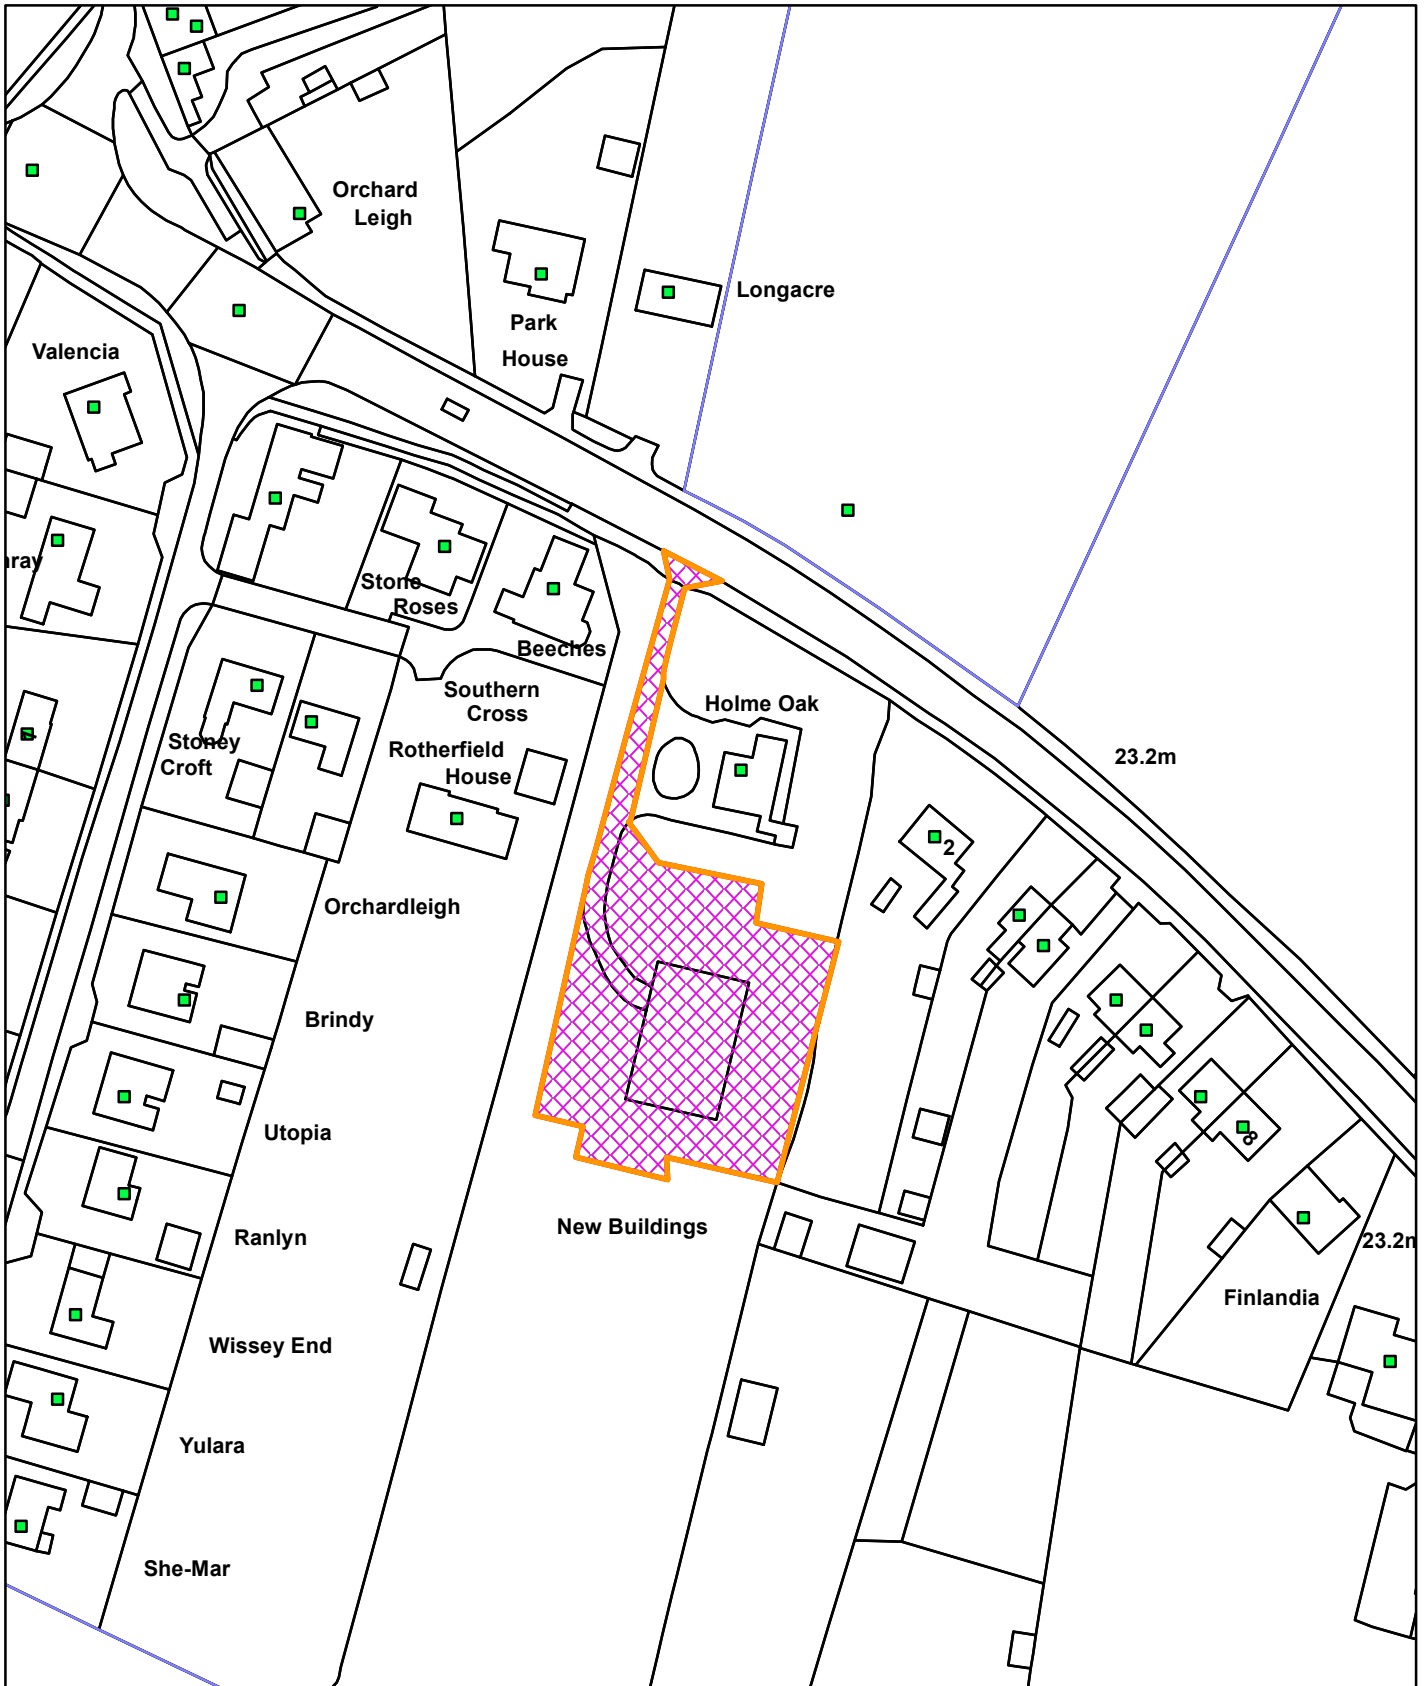

23/00848/F

Holme Oak, Stoke Road, Wereham, PE33 9AT

© Crown copyright and database rights 2023
Ordnance Survey 100024314

20/09/2023